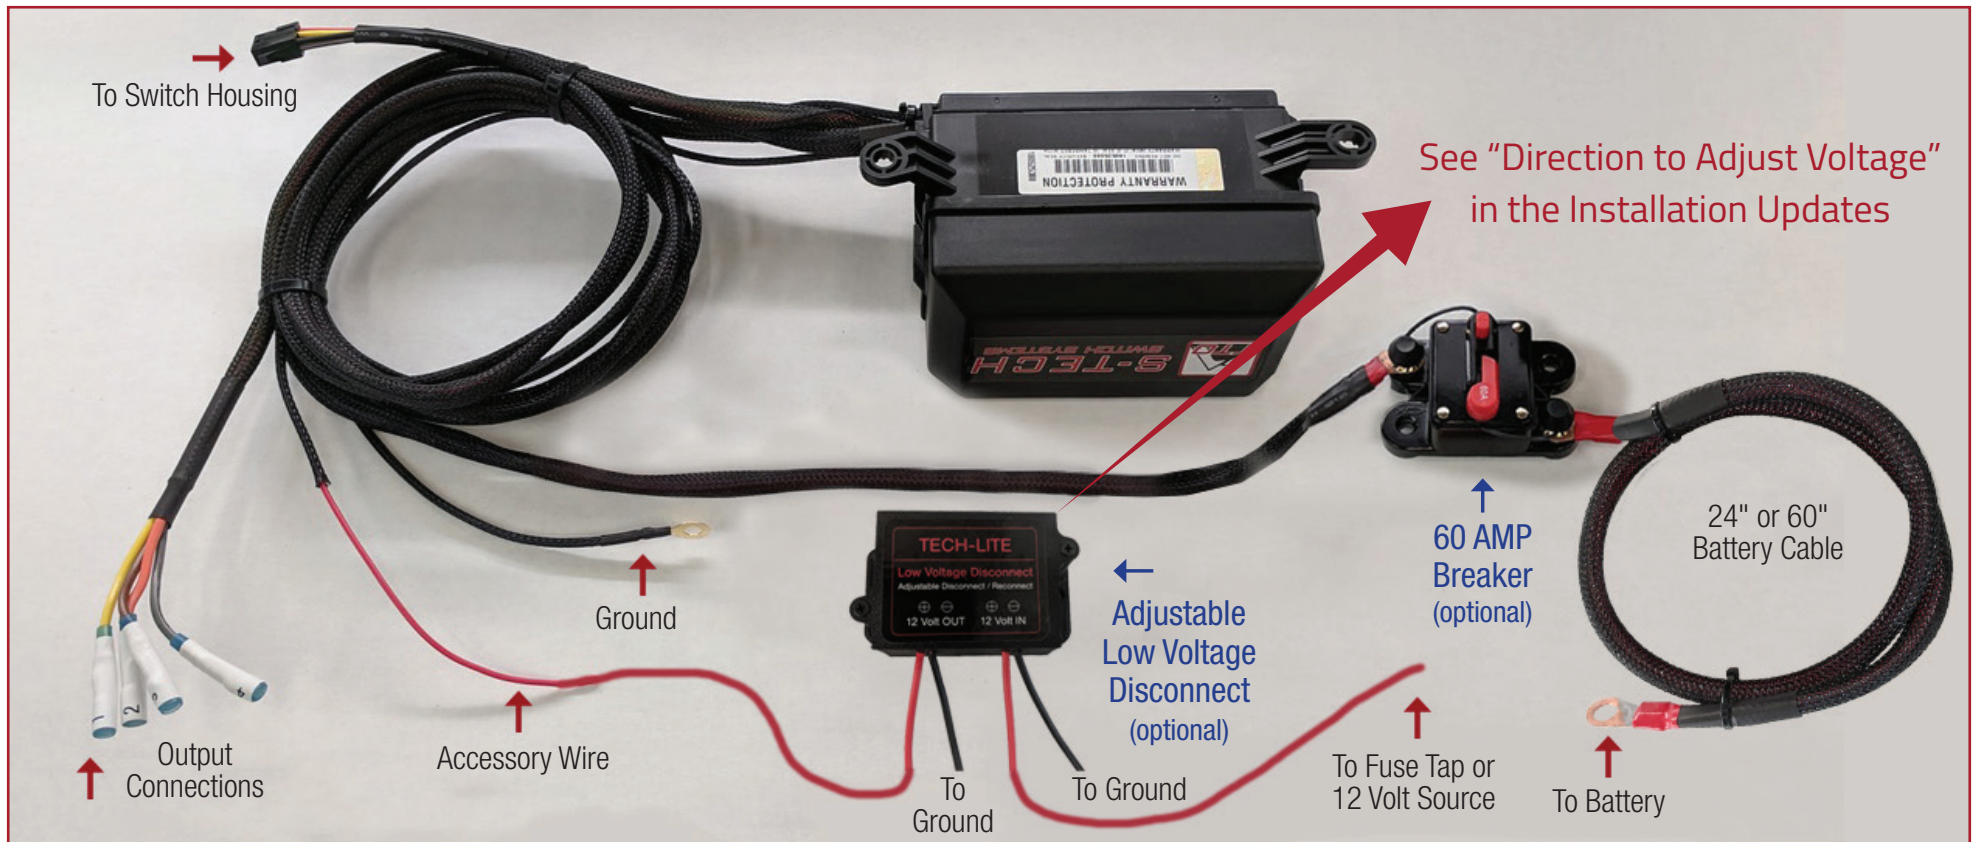

# Adjustable Low Voltage Disconnect & 60 AMP Breaker

We **highly recommend** the use of our optional 60AMP Breaker with all of our switch systems! Also, protect your vehicles battery from being over drawn with our Optional Low Voltage Disconnect.